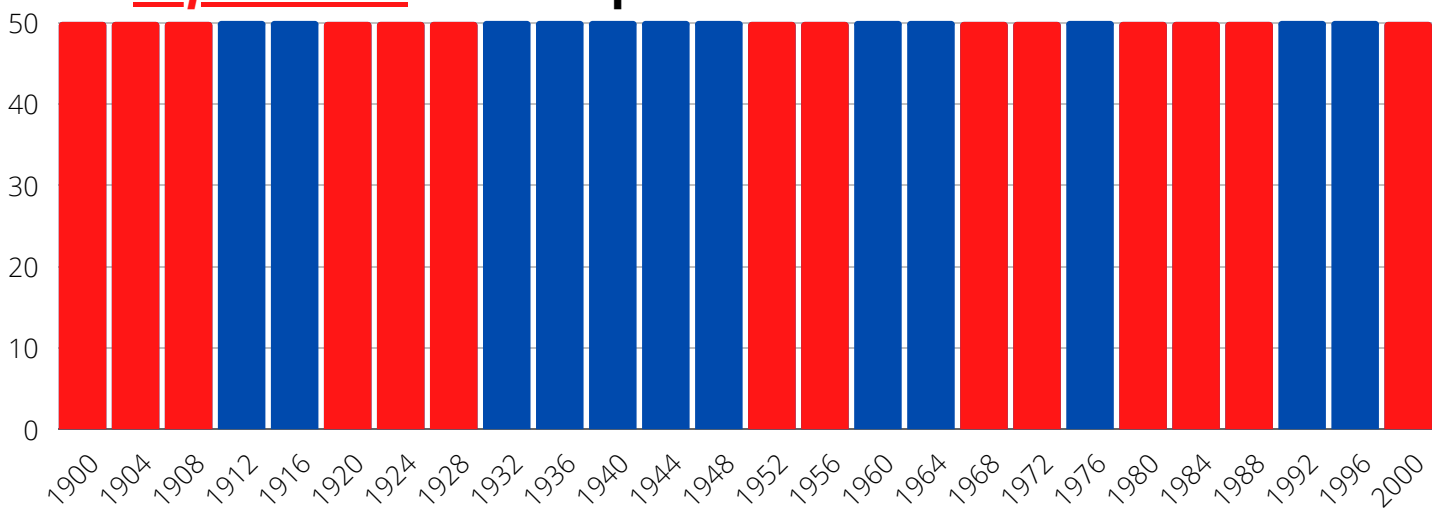

% ratio of those who voted for Republicans and Democrats by year

Years when Democrats and Republicans were in power

Ratio of Republican and Democratic presidential periods in the 20th century