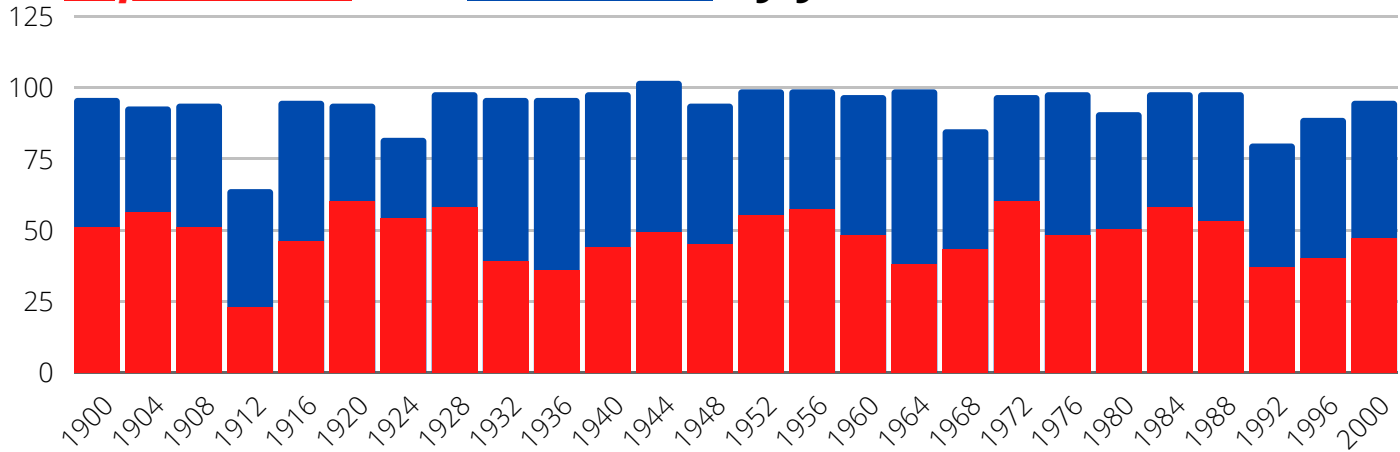

% ratio of those who voted for Republicans and Democrats by year

Years when Democrats and Republicans were in power

Ratio of Republican and Democratic presidential periods in the 20th century